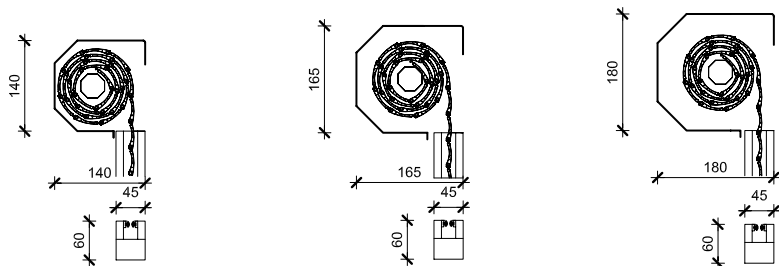

Polyplain

Polyroll

Polyroll Combi

Polyhid

Polyhid Combi

Poly-Integroll

Poly-Integroll Combi