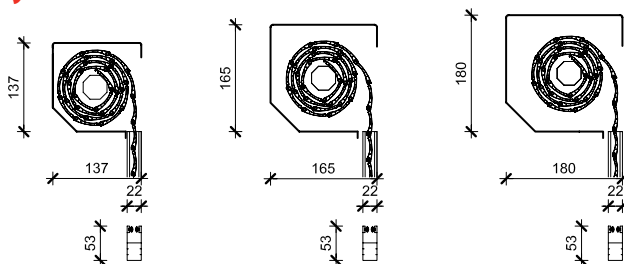

Polyplain

Polyroll

Polyroll Combi

Polyhid

Polyhid Combi

Poly-Integroll

Poly-Integroll Combi